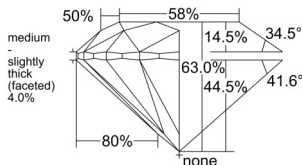

GIA®

FACSIMILE

GIA NATURAL DIAMOND DOSSIER®

July 07, 2025
GIA Report Number 2524719484
Shape and Cutting Style ..... Round Brilliant
Measurements ..... 6.12 - 6.16 x 3.87 mm

GRADING RESULTS

Carat Weight ..... 0.90 carat
Color Grade ..... H
Clarity Grade S11
Cut Grade ..... Excellent

ADDITIONAL GRADING INFORMATION

Polish ..... Excellent
Symmetry ..... Excellent
Fluorescence ..... None
Clarity Characteristics ..... Cloud, Cavity
Inscription(s): GIA 2524719484

GIA REPORT 2524719484

Verify this report at GIA.edu

PROPORTIONS

GRADING SCALES

GIA COLOR SCALE

COLORESS	D
	E
	F
	G
	H
	I
	J
NEAR COLORESS	K
	L
FANIT	M
	N
	O
	P
	Q
VERY LIGHT	R
	S
	T
	U
	V
	W
	X
	Y
LIGHT	Z

GIA CLARITY SCALE

FLAWLESS	VERY VERY SLIGHTLY INCLUDED	VVS₁	VVS₂	VS₁	VS₂	SI₁	SI₂	I₁	I₂	I₃	
											INTERNALLY FLAWLESS

GIA CUT SCALE

EXCELLENT
VERY GOOD
GOOD
FAIR
POOR