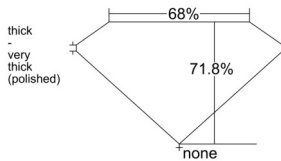

GIA®

FACSIMILE

GIA REPORT 2524699767

Verify this report at GIA.edu

GIA NATURAL DIAMOND DOSSIER®

July 05, 2025
GIA Report Number 2524699767
Shape and Cutting Style ..... Square Modified Brilliant
Measurements ..... 5.25 x 5.16 x 3.71 mm

GRADING RESULTS

Carat Weight ..... 0.91 carat
Color Grade ..... J
Clarity Grade VS1

ADDITIONAL GRADING INFORMATION

Polish ..... Excellent
Symmetry ..... Very Good
Fluorescence ..... None
Clarity Characteristics ..... Feather
Inscription(s): GIA 2524699767

PROPORTIONS

Profile not to actual proportions

GRADING SCALES

GIA COLOR SCALE		GIA CLARITY SCALE	
COLORLESS	D	VERY VERY SLIGHTLY INCLUDED	FLAWLESS
	E		INTERNALLY FLAWLESS
	F		VVS₁
	G		VVS₂
	H		VS₁
	I		VS₂
	J		SI₁
	K		SI₂
	L		I₁
	M		I₂
NEAR COLORLESS	N	SLIGHTLY INCLUDED	I₃
	O		
	P		
	Q		
FAINT	R		
	S		
	T		
	U		
VERY LIGHT	V		
	W		
	X		
	Y		
LIGHT	Z