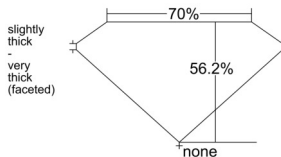

GIA®

FACSIMILE

GIA REPORT 2524680886

Verify this report at GIA.edu

GIA NATURAL DIAMOND DOSSIER®

July 02, 2025
GIA Report Number 2524680886
Shape and Cutting Style ..... Heart Brilliant
Measurements ..... 4.73 x 5.54 x 3.11 mm

GRADING RESULTS

Carat Weight ..... 0.50 carat
Color Grade ..... D
Clarity Grade S11

ADDITIONAL GRADING INFORMATION

Polish ..... Very Good
Symmetry ..... Excellent
Fluorescence ..... None
Clarity Characteristics ..... Crystal
Inscription(s): GIA 2524680886

PROPORTIONS

Profile not to actual proportions

GRADING SCALES

GIA COLOR SCALE		GIA CLARITY SCALE			
COLORLESS	D	VERY VERY SLIGHTLY INCLUDED	FLAWLESS		
	E		INTERNALLY FLAWLESS		
	F	VERY SLIGHTLY INCLUDED	VVS₁		
	G		VVS₂		
	H		VS₁		
	NEAR COLORLESS	I	SLIGHTLY INCLUDED	VS₂	
		J		S1₁	
		FAINT	K	INCLUDED	S1₂
			L		I₁
			M		I₂
VERT LIGHT	N	LIGHT	I₃		
	O				
	P				
	Q				
	R