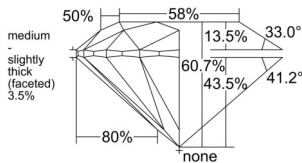

GIA®

FACSIMILE

GIA REPORT 2524564557

Verify this report at GIA.edu

GIA NATURAL DIAMOND DOSSIER®

July 01, 2025
GIA Report Number 2524564557
Shape and Cutting Style ..... Round Brilliant
Measurements ..... 4.65 - 4.67 x 2.83 mm

GRADING RESULTS

Carat Weight ..... 0.37 carat
Color Grade ..... F
Clarity Grade S11
Cut Grade ..... Excellent

ADDITIONAL GRADING INFORMATION

Polish ..... Excellent
Symmetry ..... Excellent
Fluorescence ..... None
Clarity Characteristics ..... Cloud
Inscription(s): GIA 2524564557

PROPORTIONS

Profile to actual proportions

GRADING SCALES

GIA COLOR SCALE

COLORLESS	D
	E
	F
	G
	H
	I
	J
NEAR COLORLESS	K
	L
Faint	M
	N
	O
	P
	R
	S
	T
	U
	V
	W
	X
	Y
Light	Z

GIA CLARITY SCALE

FLAWLESS	VERY VERY SLIGHTLY INCLUDED	VS₁	VS₂	SI₁	SI₂	I₁	I₂	I₃			
									VERY SLIGHTLY INCLUDED	SLIGHTLY INCLUDED	INCLUDED

GIA CUT SCALE

EXCELLENT
VERY GOOD
GOOD
FAIR
POOR