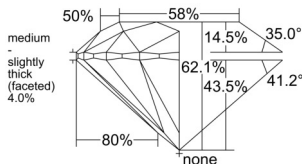

GIA®

FACSIMILE

GIA REPORT 2524541226

Verify this report at GIA.edu

GIA NATURAL DIAMOND DOSSIER®

June 19, 2025
GIA Report Number 2524541226
Shape and Cutting Style ..... Round Brilliant
Measurements ..... 4.41 - 4.43 x 2.74 mm

GRADING RESULTS

Carat Weight ..... 0.33 carat
Color Grade ..... F
Clarity Grade VVS1
Cut Grade ..... Excellent

ADDITIONAL GRADING INFORMATION

Polish ..... Excellent
Symmetry ..... Excellent
Fluorescence ..... None
Clarity Characteristics ..... Pinpoint
Inscription(s): GIA 2524541226

PROPORTIONS

GRADING SCALES

GIA COLOR SCALE	GIA CLARITY SCALE	GIA CUT SCALE	
D	FLAWLESS	EXCELLENT	
E	INTERNALLY FLAWLESS		
F		VVS₁	VERY GOOD
G	VVS₂		
H	VS₁	GOOD	
I	VS₂		
J	SI₁	FAIR	
K	SI₂		
L	I₁	POOR	
M			
N			
O	I₂		
P			
Q			
R	I₃		
S			
T			
U			
V			
W			
X			
Y			
Z