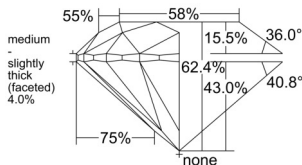

GIA®

FACSIMILE

GIA REPORT 2524453178

Verify this report at GIA.edu

GIA NATURAL DIAMOND DOSSIER®

June 25, 2025
GIA Report Number 2524453178
Shape and Cutting Style ..... Round Brilliant
Measurements ..... 5.46 - 5.48 x 3.42 mm

GRADING RESULTS

Carat Weight ..... 0.64 carat
Color Grade ..... F
Clarity Grade ..... Internally Flawless
Cut Grade ..... Excellent

ADDITIONAL GRADING INFORMATION

Polish ..... Excellent
Symmetry ..... Excellent
Fluorescence ..... Medium Blue
Clarity Characteristics ..... Minor Details of Polish
Inscription(s): GIA 2524453178

PROPORTIONS

Profile to actual proportions

GRADING SCALES

GIA COLOR SCALE	GIA CLARITY SCALE	GIA CUT SCALE	
D	FLAWLESS	EXCELLENT	
E	INTERNALLY FLAWLESS		
F		VVS₁	VERY GOOD
G	VVS₂		
H	VS₁	GOOD	
I	VS₂		
J	SI₁	FAIR	
K	SI₂		
L	I₁	POOR	
M			
N			
O	I₂		
P			
Q			
R	I₃		
S			
T			
U			
V			
W			
X			
Y			
Z