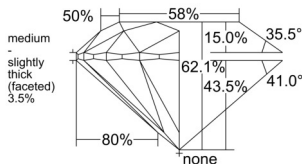

GIA®

FACSIMILE

GIA NATURAL DIAMOND DOSSIER®

June 11, 2025
GIA Report Number 2524448949
Shape and Cutting Style ..... Round Brilliant
Measurements ..... 5.17 - 5.20 x 3.22 mm

GRADING RESULTS

Carat Weight ..... 0.53 carat
Color Grade ..... F
Clarity Grade VS1
Cut Grade ..... Excellent

ADDITIONAL GRADING INFORMATION

Polish ..... Excellent
Symmetry ..... Excellent
Fluorescence ..... Strong Blue
Clarity Characteristics ..... Crystal, Pinpoint
Inscription(s): GIA 2524448949

GIA REPORT 2524448949

Verify this report at GIA.edu

PROPORTIONS

GRADING SCALES

GIA COLOR SCALE

COLORLESS	D
	E
	F
	G
	H
	I
	J
NEAR COLORLESS	K
	L
FAIN	M
	N
	O
	P
VERY LIGHT	Q
	R
	S
	T
	U
	V
	W
	X
	Y
LIGHT	Z

GIA CLARITY SCALE

FLAWLESS	INTERNAL FLAWLESS	
		FLAWLESS
VERY VERY SLIGHTLY INCLUDED	VVS₁	
	VVS₂	
VERY SLIGHTLY INCLUDED	VS₁	
	VS₂	
SLIGHTLY INCLUDED	SI₁	
	SI₂	
INCLUDED	I₁	
	I₂	
	I₃	

GIA CUT SCALE

EXCELLENT
VERY GOOD
GOOD
FAIR
POOR