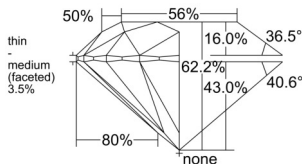

GIA®

FACSIMILE

GIA REPORT 2524297583

Verify this report at GIA.edu

GIA NATURAL DIAMOND DOSSIER®

May 27, 2025
GIA Report Number 2524297583
Shape and Cutting Style ..... Round Brilliant
Measurements ..... 4.70 - 4.74 x 2.94 mm

GRADING RESULTS

Carat Weight ..... 0.40 carat
Color Grade ..... K
Clarity Grade VS1
Cut Grade ..... Excellent

ADDITIONAL GRADING INFORMATION

Polish ..... Excellent
Symmetry ..... Excellent
Fluorescence ..... None
Clarity Characteristics ..... Cloud, Pinpoint
Inscription(s): GIA 2524297583

PROPORTIONS

GRADING SCALES

GIA COLOR SCALE

COLORLESS	D
	E
	F
	G
	H
	I
	J
NEAR COLORLESS	K
	L
FAIN	M
	N
	O
	P
	Q
VERY LIGHT	R
	S
	T
	U
	V
	W
	X
	Y
LIGHT	Z

GIA CLARITY SCALE

FLAWLESS	INTERNAL FLAWLESS	
		EXCELLENT
VERY VERY SLIGHTLY INCLUDED	VVS₁	
	VVS₂	
VERY SLIGHTLY INCLUDED	VS₁	
	VS₂	
SLIGHTLY INCLUDED	SI₁	
	SI₂	
INCLUDED	I₁	
	I₂	
	I₃	
POOR		

GIA CUT SCALE

EXCELLENT
VERY GOOD
GOOD
FAIR
POOR