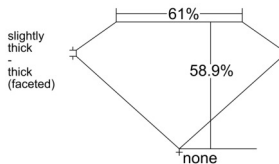

GIA®

FACSIMILE

GIA REPORT 2524296692

Verify this report at GIA.edu

GIA NATURAL DIAMOND DOSSIER®

May 28, 2025
GIA Report Number 2524296692
Shape and Cutting Style ..... Heart Brilliant
Measurements ..... 5.26 x 6.21 x 3.66 mm

GRADING RESULTS

Carat Weight ..... 0.70 carat
Color Grade ..... E
Clarity Grade VS2

ADDITIONAL GRADING INFORMATION

Polish ..... Excellent
Symmetry ..... Very Good
Fluorescence ..... None
Clarity Characteristics ..... Cloud, Crystal, Knot
Inscription(s): GIA 2524296692

PROPORTIONS

Profile not to actual proportions

GRADING SCALES

GIA COLOR SCALE		GIA CLARITY SCALE			
COLORLESS	D	VERY VERY SLIGHTLY INCLUDED	FLAWLESS		
	E		INTERNALLY FLAWLESS		
	F		VVS₁		
	NEAR COLORLESS	G	VERY SLIGHTLY INCLUDED	VVS₂	
		H		VS₁	
		FAINT	I	SLIGHTLY INCLUDED	VS₂
			J		SI₁
			K		SI₂
	LIGHT	L	INCLUDED	I₁	
		M		I₂	
N		I₃			
O					
P					
Q					
R					
S					
T					
U					
V					
W					
X					
Y					
Z