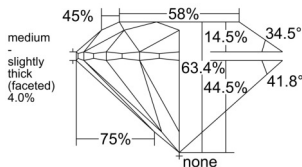

GIA®

FACSIMILE

GIA REPORT 2524178885

Verify this report at GIA.edu

GIA NATURAL DIAMOND DOSSIER®

May 16, 2025
GIA Report Number 2524178885
Shape and Cutting Style ..... Round Brilliant
Measurements ..... 4.28 - 4.31 x 2.72 mm

GRADING RESULTS

Carat Weight ..... 0.31 carat
Color Grade ..... D
Clarity Grade VS1
Cut Grade ..... Excellent

ADDITIONAL GRADING INFORMATION

Polish ..... Excellent
Symmetry ..... Excellent
Fluorescence ..... Faint
Clarity Characteristics..... Needle, Pinpoint, Indented Natural
Inscription(s): GIA 2524178885

PROPORTIONS

Profile to actual proportions

GRADING SCALES

GIA COLOR SCALE	GIA CLARITY SCALE	GIA CUT SCALE	
D	FLAWLESS	EXCELLENT	
E	INTERNALLY FLAWLESS		
F		VVS₁	VERY GOOD
G	VVS₂		
H	VS₁	GOOD	
I	VS₂		
J	SI₁	FAIR	
K	SI₂		
L	I₁	POOR	
M	I₂		
N	I₃		
O			
P			
Q			
R			
S			
T			
U			
V			
W			
X			
Y			
Z