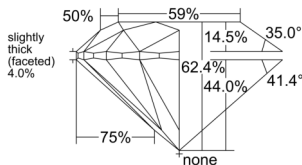

GIA®

FACSIMILE

GIA REPORT 2524158134

Verify this report at GIA.edu

GIA NATURAL DIAMOND DOSSIER®

May 16, 2025
GIA Report Number 2524158134
Shape and Cutting Style ..... Round Brilliant
Measurements ..... 5.23 - 5.27 x 3.28 mm

GRADING RESULTS

Carat Weight ..... 0.56 carat
Color Grade ..... D
Clarity Grade VS1
Cut Grade ..... Excellent

ADDITIONAL GRADING INFORMATION

Polish ..... Excellent
Symmetry ..... Excellent
Fluorescence ..... None
Clarity Characteristics ..... Crystal, Needle, Pinpoint
Inscription(s): GIA 2524158134

PROPORTIONS

Profile to actual proportions