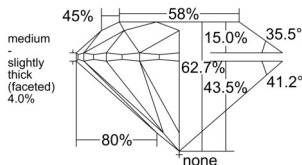

GIA®

FACSIMILE

GIA REPORT 2518957721

Verify this report at GIA.edu

GIA NATURAL DIAMOND DOSSIER®

April 24, 2025
GIA Report Number 2518957721
Shape and Cutting Style ..... Round Brilliant
Measurements ..... 4.35 - 4.38 x 2.74 mm

GRADING RESULTS

Carat Weight ..... 0.32 carat
Color Grade ..... E
Clarity Grade VVS2
Cut Grade ..... Excellent

ADDITIONAL GRADING INFORMATION

Polish ..... Excellent
Symmetry ..... Excellent
Fluorescence ..... None
Clarity Characteristics ..... Needle, Cloud, Pinpoint
Inscription(s): GIA 2518957721

PROPORTIONS

Profile to actual proportions

GRADING SCALES

GIA COLOR SCALE	GIA CLARITY SCALE	GIA CUT SCALE
COLOURLESS	FLAWLESS	EXCELLENT
D	INTERNALLY FLAWLESS	
E	VVS₁	VERY GOOD
F		
G	VS₁	GOOD
H		
I	SI₁	FAIR
J		
K	I₁	POOR
L		
M	I₂	
N		
O	I₃	
P		
Q		
R		
S		
T		
U		
V		
W		
X		
Y		
Z