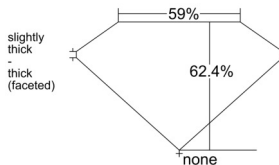

GIA®

FACSIMILE

GIA REPORT 2517943851

Verify this report at GIA.edu

GIA NATURAL DIAMOND DOSSIER®

April 22, 2025
GIA Report Number 2517943851
Shape and Cutting Style ..... Pear Brilliant
Measurements ..... 7.15 x 4.53 x 2.83 mm

GRADING RESULTS

Carat Weight ..... 0.54 carat
Color Grade ..... E
Clarity Grade VS1

ADDITIONAL GRADING INFORMATION

Polish ..... Excellent
Symmetry ..... Excellent
Fluorescence ..... Strong Blue
Clarity Characteristics ..... Crystal, Pinpoint
Inscription(s): GIA 2517943851

PROPORTIONS

Profile not to actual proportions

GRADING SCALES

GIA COLOR SCALE		GIA CLARITY SCALE			
COLORLESS	D	VERY VERY SLIGHTLY INCLUDED	FLAWLESS		
	E		INTERNALLY FLAWLESS		
	F	VERY SLIGHTLY INCLUDED	VS₁		
	G		VS₂		
	H		VS₁		
	NEAR COLORLESS	I	SLIGHTLY INCLUDED	VS₂	
		J		SI₁	
		FAINT	K	INCLUDED	SI₂
			L		I₁
			M		I₂
VERT LIGHT	N	LIGHT	I₃		
	O				
	P				
	Q				
	R				
	S				
	T				
LIGHT	U				
	V				
	W				
	X				
Y					
Z