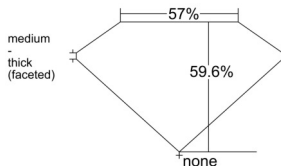

GIA®

FACSIMILE

GIA REPORT 2517879859

Verify this report at GIA.edu

GIA NATURAL DIAMOND DOSSIER®

April 15, 2025
GIA Report Number 2517879859
Shape and Cutting Style ..... Heart Brilliant
Measurements ..... 4.85 x 5.59 x 3.34 mm

GRADING RESULTS

Carat Weight ..... 0.53 carat
Color Grade ..... D
Clarity Grade VVS2

ADDITIONAL GRADING INFORMATION

Polish ..... Excellent
Symmetry ..... Excellent
Fluorescence ..... None
Clarity Characteristics..... Pinpoint, Needle, Surface Graining
Inscription(s): GIA 2517879859

PROPORTIONS

Profile not to actual proportions

GRADING SCALES

GIA COLOR SCALE		GIA CLARITY SCALE			
COLORLESS	D	VERY VERY SLIGHTLY INCLUDED	FLAWLESS		
	E		INTERNALLY FLAWLESS		
	F	VERY SLIGHTLY INCLUDED	VVS₁		
	G		VVS₂		
	H		VS₁		
	NEAR COLORLESS	I	SLIGHTLY INCLUDED	VS₂	
		J		SI₁	
		FAINT	K	INCLUDED	SI₂
			L		I₁
			M		I₂
N			I₃		
VERT LIGHT	O	INCLUDED			
	P				
	Q				
	R				
	S				
	T				
LIGHT	U				
	V				
	W				
	X				
Y					
Z