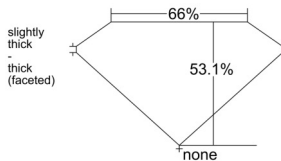

GIA®

FACSIMILE

GIA REPORT 2517796808

Verify this report at GIA.edu

GIA NATURAL DIAMOND DOSSIER®

April 02, 2025
GIA Report Number 2517796808
Shape and Cutting Style ..... Heart Brilliant
Measurements ..... 5.65 x 6.30 x 3.35 mm

GRADING RESULTS

Carat Weight ..... 0.70 carat
Color Grade ..... D
Clarity Grade VVS1

ADDITIONAL GRADING INFORMATION

Polish ..... Excellent
Symmetry ..... Very Good
Fluorescence ..... None
Clarity Characteristics..... Internal Graining, Surface Graining
Inscription(s): GIA 2517796808

PROPORTIONS

Profile not to actual proportions

GRADING SCALES

GIA COLOR SCALE		GIA CLARITY SCALE			
COLORLESS	D	VERY VERY SLIGHTLY INCLUDED	FLAWLESS		
	E		INTERNALLY FLAWLESS		
	F		VVS₁		
	G		VVS₂		
	NEAR COLORLESS	H	VERY SLIGHTLY INCLUDED	VS₁	
		I		VS₂	
		FAINT	J	SLIGHTLY INCLUDED	SI₁
			K		SI₂
	L		I₁		
	VERT LIGHT		M	INCLUDED	I₂
N			I₃		
O					
P					
LIGHT	Q				
	R				
	S				
	T				
	U				
	Z