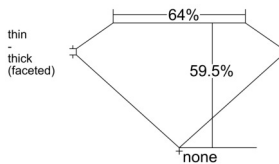

GIA®

FACSIMILE

GIA REPORT 2517454549

Verify this report at GIA.edu

GIA NATURAL DIAMOND DOSSIER®

February 18, 2025
GIA Report Number 2517454549
Shape and Cutting Style ..... Heart Brilliant
Measurements ..... 5.29 x 6.15 x 3.66 mm

GRADING RESULTS

Carat Weight ..... 0.70 carat
Color Grade ..... H
Clarity Grade ..... Internally Flawless

ADDITIONAL GRADING INFORMATION

Polish ..... Excellent
Symmetry ..... Excellent
Fluorescence ..... None
Clarity Characteristics... Surface Graining, Minor Details of Polish
Inspection(s): GIA 2517454549

PROPORTIONS

Profile not to actual proportions

GRADING SCALES

GIA COLOR SCALE		GIA CLARITY SCALE			
COLORLESS	D	VERY VERY SLIGHTLY INCLUDED	FLAWLESS		
	E		INTERNALLY FLAWLESS		
	F	VERY SLIGHTLY INCLUDED	VVS₁		
	G		VVS₂		
	H		VS₁		
	NEAR COLORLESS	I	SLIGHTLY INCLUDED	VS₂	
		J		SI₁	
		FAINT	K	INCLUDED	SI₂
			L		I₁
			M		I₂
VERT LIGHT	N	INCLUDED	I₃		
	O				
	P				
	Q				
	R				
LIGHT	S				
	T				
	U				
	V				
	W				
X					
Y					
Z