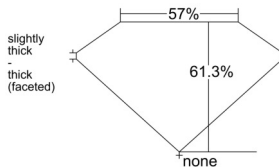

GIA®

FACSIMILE

GIA REPORT 2517311790

Verify this report at GIA.edu

GIA NATURAL DIAMOND DOSSIER®

January 29, 2025
GIA Report Number 2517311790
Shape and Cutting Style ..... Heart Brilliant
Measurements ..... 5.03 x 5.85 x 3.58 mm

GRADING RESULTS

Carat Weight ..... 0.60 carat
Color Grade ..... E
Clarity Grade VVS1

ADDITIONAL GRADING INFORMATION

Polish ..... Excellent
Symmetry ..... Excellent
Fluorescence ..... Faint
Clarity Characteristics ..... Pinpoint
Inscription(s): GIA 2517311790

PROPORTIONS

Profile not to actual proportions

GRADING SCALES

GIA COLOR SCALE		GIA CLARITY SCALE	
COLORLESS	D	VERY VERY SLIGHTLY INCLUDED	FLAWLESS
	E		INTERNALLY FLAWLESS
	F		VVS₁
	G		VVS₂
	H		VS₁
	I		VS₂
	J		SI₁
	K		SI₂
	L		I₁
	M		I₂
NEAR COLORLESS	N	SLIGHTLY INCLUDED	I₃
	O		
	P		
	Q		
FAINT	R		
	S		
	T		
	U		
VERT LIGHT	V		
	W		
	X		
	Y		
LIGHT	Z