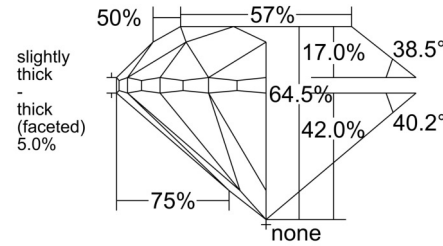

GIA NATURAL DIAMOND GRADING REPORT

December 20, 2024
 GIA Report Number 2517032427
 Shape and Cutting Style Round Brilliant
 Measurements 6.21 - 6.28 x 4.03 mm

GRADING RESULTS

Carat Weight 1.01 carat
 Color Grade H
 Clarity Grade VS1
 Cut Grade Very Good

ADDITIONAL GRADING INFORMATION

Polish Excellent
 Symmetry Very Good
 Fluorescence None
 Inscription(s): GIA 2517032427

PROPORTIONS

Profile to actual proportions

CLARITY CHARACTERISTICS

KEY TO SYMBOLS*

- Feather
- Cloud
- Pinpoint

* Red symbols denote internal characteristics (inclusions). Green or black symbols denote external characteristics (blemishes). Diagram is an approximate representation of the diamond, and symbols shown indicate type, position, and approximate size of clarity characteristics. All clarity characteristics may not be shown. Details of finish are not shown.