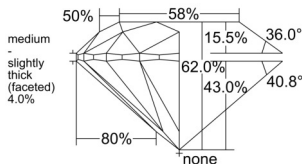

GIA®

FACSIMILE

GIA REPORT 2516986554

Verify this report at GIA.edu

GIA NATURAL DIAMOND DOSSIER®

April 26, 2025
GIA Report Number 2516986554
Shape and Cutting Style ..... Round Brilliant
Measurements ..... 5.16 - 5.18 x 3.21 mm

GRADING RESULTS

Carat Weight ..... 0.53 carat
Color Grade ..... G
Clarity Grade VVS1
Cut Grade ..... Excellent

ADDITIONAL GRADING INFORMATION

Polish ..... Excellent
Symmetry ..... Excellent
Fluorescence ..... None
Clarity Characteristics ..... Pinpoint
Inscription(s): GIA 2516986554

PROPORTIONS

GRADING SCALES

GIA COLOR SCALE

COLORLESS	D
	E
	F
	G
	H
	I
NEAR COLORLESS	J
	K
	L
FAIN	M
	N
	O
	P
	Q
VERY LIGHT	R
	S
	T
	U
	V
	W
	X
	Y
LIGHT	Z

GIA CLARITY SCALE

FLAWLESS	INTERNAL FLAWLESS	
		FLAWLESS
VERY VERY SLIGHTLY INCLUDED	VVS₁	
	VVS₂	
VERY SLIGHTLY INCLUDED	VS₁	
	VS₂	
SLIGHTLY INCLUDED	SI₁	
	SI₂	
INCLUDED	I₁	
	I₂	
	I₃	

GIA CUT SCALE

EXCELLENT
VERY GOOD
GOOD
FAIR
POOR