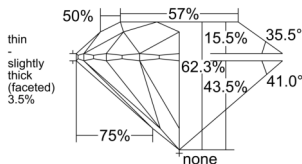

GIA®

FACSIMILE

GIA REPORT 2516917254

Verify this report at GIA.edu

GIA NATURAL DIAMOND DOSSIER®

April 22, 2025
GIA Report Number 2516917254
Shape and Cutting Style ..... Round Brilliant
Measurements ..... 5.79 - 5.83 x 3.62 mm

GRADING RESULTS

Carat Weight ..... 0.75 carat
Color Grade ..... D
Clarity Grade VVS1
Cut Grade ..... Excellent

ADDITIONAL GRADING INFORMATION

Polish ..... Excellent
Symmetry ..... Excellent
Fluorescence ..... Faint
Clarity Characteristics ..... Cloud, Chip
Inscription(s): GIA 2516917254

PROPORTIONS

Profile to actual proportions