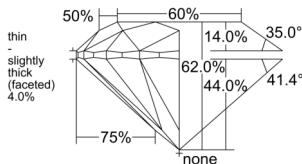

GIA®

FACSIMILE

GIA NATURAL DIAMOND DOSSIER®

March 12, 2025
GIA Report Number 2516625271
Shape and Cutting Style ..... Round Brilliant
Measurements ..... 4.92 - 4.94 x 3.05 mm

GRADING RESULTS

Carat Weight ..... 0.46 carat
Color Grade ..... F
Clarity Grade SI2
Cut Grade ..... Excellent

ADDITIONAL GRADING INFORMATION

Polish ..... Excellent
Symmetry ..... Excellent
Fluorescence ..... None
Clarity Characteristics ..... Crystal
Inscription(s): GIA 2516625271

GIA REPORT 2516625271

Verify this report at GIA.edu

PROPORTIONS

Profile to actual proportions