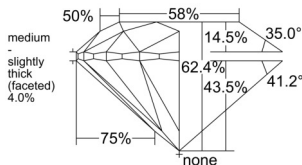

GIA®

FACSIMILE

GIA REPORT 2516604607

Verify this report at GIA.edu

GIA NATURAL DIAMOND DOSSIER®

March 10, 2025
GIA Report Number 2516604607
Shape and Cutting Style ..... Round Brilliant
Measurements ..... 5.55 - 5.57 x 3.47 mm

GRADING RESULTS

Carat Weight ..... 0.66 carat
Color Grade I
Clarity Grade S11
Cut Grade ..... Excellent

ADDITIONAL GRADING INFORMATION

Polish ..... Excellent
Symmetry ..... Excellent
Fluorescence ..... None
Clarity Characteristics ..... Cloud
Inscription(s): GIA 2516604607

PROPORTIONS

GRADING SCALES

GIA COLOR SCALE	GIA CLARITY SCALE	GIA CUT SCALE	
D	FLAWLESS	EXCELLENT	
E	INTERNALLY FLAWLESS		
F		VVS₁	VERY GOOD
G	VVS₂		
H	VS₁	GOOD	
I	VS₂		
J	S1₁	FAIR	
K	S1₂		
L	I₁	POOR	
M	I₂		
N	I₃		
O			
P			
Q			
R			
S			
T			
U			
V			
W			
X			
Y			
Z