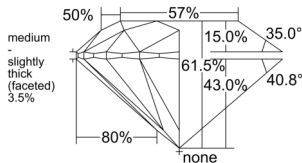

GIA®

FACSIMILE

GIA REPORT 2516483554

Verify this report at GIA.edu

GIA NATURAL DIAMOND DOSSIER®

February 24, 2025
GIA Report Number 2516483554
Shape and Cutting Style ..... Round Brilliant
Measurements ..... 5.11 - 5.15 x 3.16 mm

GRADING RESULTS

Carat Weight ..... 0.51 carat
Color Grade ..... D
Clarity Grade S11
Cut Grade ..... Excellent

ADDITIONAL GRADING INFORMATION

Polish ..... Excellent
Symmetry ..... Excellent
Fluorescence ..... None
Clarity Characteristics ..... Cloud
Inscription(s): GIA 2516483554

PROPORTIONS

GRADING SCALES

GIA COLOR SCALE

COLOREDNESS	D
	E
	F
	G
	H
	I
	J
NEAR COLORLESS	K
	L
FAIN	M
	N
	O
	P
VERY LIGHT	R
	S
	T
	U
	V
	W
	X
	Y
LIGHT	Z

GIA CLARITY SCALE

FLAWLESS	VERY VERY SLIGHTLY INCLUDED	VS₁	VS₂	SL₁	SL₂	I₁	I₂	I₃			
									VERY SLIGHTLY INCLUDED	SLIGHTLY INCLUDED	INCLUDED

GIA CUT SCALE

EXCELLENT
VERY GOOD
GOOD
FAIR
POOR