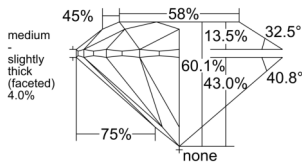

GIA®

FACSIMILE

GIA REPORT 2516438046

Verify this report at GIA.edu

GIA NATURAL DIAMOND DOSSIER®

February 14, 2025
GIA Report Number 2516438046
Shape and Cutting Style ..... Round Brilliant
Measurements ..... 5.75 - 5.78 x 3.46 mm

GRADING RESULTS

Carat Weight ..... 0.70 carat
Color Grade ..... N
Clarity Grade VS2
Cut Grade ..... Excellent

ADDITIONAL GRADING INFORMATION

Polish ..... Excellent
Symmetry ..... Excellent
Fluorescence ..... None
Clarity Characteristics ..... Crystal
Inscription(s): GIA 2516438046

PROPORTIONS

Profile to actual proportions

GRADING SCALES

GIA COLOR SCALE

COLOREST	D
	E
	F
	G
	H
	I
	J
NEAR COLOREST	K
	L
FLAINT	M
	N
	O
	P
	Q
VERY LIGHT	R
	S
	T
	U
	V
	W
	X
	Y
LIGHT	Z

GIA CLARITY SCALE

FLAWLESS	INTERNAL FLAWLESS	
		FLAWLESS
VERY VERY SLIGHTLY INCLUDED	VVS₁	
	VVS₂	
VERY SLIGHTLY INCLUDED	VS₁	
	VS₂	
SLIGHTLY INCLUDED	SI₁	
	SI₂	
INCLUDED	I₁	
	I₂	
	I₃	

GIA CUT SCALE

EXCELLENT
VERY GOOD
GOOD
FAIR
POOR