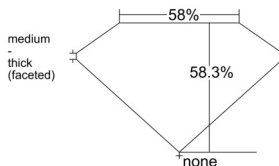

GIA®

FACSIMILE

GIA REPORT 2516415519

Verify this report at GIA.edu

GIA NATURAL DIAMOND DOSSIER®

February 12, 2025
GIA Report Number 2516415519
Shape and Cutting Style ..... Heart Brilliant
Measurements ..... 4.88 x 5.58 x 3.25 mm

GRADING RESULTS

Carat Weight ..... 0.52 carat
Color Grade ..... G
Clarity Grade VVS1

ADDITIONAL GRADING INFORMATION

Polish ..... Excellent
Symmetry ..... Excellent
Fluorescence ..... None
Clarity Characteristics..... Pinpoint, Feather, Surface Graining
Inscription(s): GIA 2516415519

PROPORTIONS

Profile not to actual proportions

GRADING SCALES

GIA COLOR SCALE		GIA CLARITY SCALE			
COLORLESS	D	VERY VERY SLIGHTLY INCLUDED	FLAWLESS		
	E		INTERNALLY FLAWLESS		
	F		VVS₁		
	G		VVS₂		
	NEAR COLORLESS		H	VERY SLIGHTLY INCLUDED	VS₁
			I		VS₂
	FAINT		J	SLIGHTLY INCLUDED	SI₁
			K		SI₂
			L		I₁
			M		I₂
N		I₃			
VERT LIGHT		O	INCLUDED		
		P			
		Q			
	R				
	S				
	T				
LIGHT	U				
	V				
	W				
	X				
	Y				
	Z