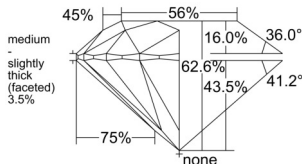

GIA®

FACSIMILE

GIA REPORT 2516409977

Verify this report at GIA.edu

GIA NATURAL DIAMOND DOSSIER®

February 14, 2025
GIA Report Number 2516409977
Shape and Cutting Style ..... Round Brilliant
Measurements ..... 4.70 - 4.73 x 2.95 mm

GRADING RESULTS

Carat Weight ..... 0.40 carat
Color Grade ..... H
Clarity Grade VS2
Cut Grade ..... Excellent

ADDITIONAL GRADING INFORMATION

Polish ..... Excellent
Symmetry ..... Excellent
Fluorescence ..... Medium Blue
Clarity Characteristics ..... Crystal
Inscription(s): GIA 2516409977

PROPORTIONS

Profile to actual proportions

GRADING SCALES

GIA COLOR SCALE

COLORESS	D
	E
	F
	G
	H
	I
	J
NEAR COLORESS	K
	L
FANIT	M
	N
	O
	P
	Q
VERY LIGHT	R
	S
	T
	U
	V
	W
	X
	Y
LIGHT	Z

GIA CLARITY SCALE

VERY VERY SLIGHTLY INCLUDED	FLAWLESS
	INTERNALLY FLAWLESS
VERY SLIGHTLY INCLUDED	VVS₁
	VVS₂
SLIGHTLY INCLUDED	VS₁
	VS₂
INCLUDED	SI₁
	SI₂
	I₁
	I₂
	I₃

GIA CUT SCALE

EXCELLENT
VERY GOOD
GOOD
FAIR
POOR