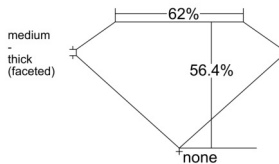

GIA®

FACSIMILE

GIA REPORT 2516285624

Verify this report at GIA.edu

GIA NATURAL DIAMOND DOSSIER®

January 24, 2025
GIA Report Number 2516285624
Shape and Cutting Style ..... Heart Brilliant
Measurements ..... 5.04 x 5.80 x 3.27 mm

GRADING RESULTS

Carat Weight ..... 0.55 carat
Color Grade ..... D
Clarity Grade VS1

ADDITIONAL GRADING INFORMATION

Polish ..... Excellent
Symmetry ..... Excellent
Fluorescence ..... Faint
Clarity Characteristics..... Crystal, Feather, Needle, Cloud
Inscription(s): GIA 2516285624

PROPORTIONS

Profile not to actual proportions

GRADING SCALES

GIA COLOR SCALE		GIA CLARITY SCALE	
COLORLESS	D	VERY VERY SLIGHTLY INCLUDED	FLAWLESS
	E		INTERNALLY FLAWLESS
	F		VVS₁
	G		VVS₂
	H		VS₁
	I		VS₂
	J		SI₁
	K		SI₂
	L		I₁
	M		I₂
NEAR COLORLESS	N	SLIGHTLY INCLUDED	I₃
	O		
	P		
	Q		
FAINT	R		
	S		
	T		
	U		
VERT LIGHT	V		
	W		
	X		
	Y		
LIGHT	Z