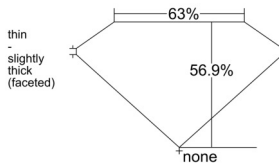

GIA®

FACSIMILE

GIA REPORT 2516226878

Verify this report at GIA.edu

GIA NATURAL DIAMOND DOSSIER®

January 17, 2025
GIA Report Number 2516226878
Shape and Cutting Style ..... Heart Brilliant
Measurements ..... 4.94 x 5.77 x 3.28 mm

GRADING RESULTS

Carat Weight ..... 0.54 carat
Color Grade ..... E
Clarity Grade VVS1

ADDITIONAL GRADING INFORMATION

Polish ..... Excellent
Symmetry ..... Excellent
Fluorescence ..... Faint
Clarity Characteristics ..... Feather
Inscription(s): GIA 2516226878

PROPORTIONS

Profile not to actual proportions

GRADING SCALES

GIA COLOR SCALE		GIA CLARITY SCALE	
COLORLESS	D	VERY VERY SLIGHTLY INCLUDED	FLAWLESS
	E		INTERNALLY FLAWLESS
	F		VVS₁
	G		VVS₂
	H		VS₁
	I		VS₂
	J		SI₁
	K		SI₂
	L		I₁
	M		I₂
NEAR COLORLESS	N	SLIGHTLY INCLUDED	I₃
	O		
	P		
	Q		
FAINT	R		
	S		
	T		
	U		
VERT LIGHT	V		
	W		
	X		
	Y		
LIGHT	Z