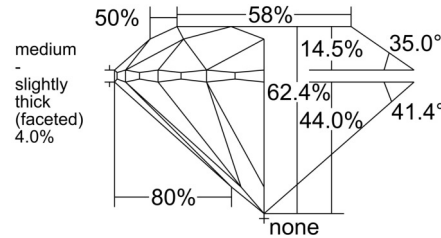

GIA NATURAL DIAMOND GRADING REPORT

April 24, 2025
GIA Report Number 2514963975
Shape and Cutting Style ..... Round Brilliant
Measurements ..... 6.36 - 6.39 x 3.98 mm

GRADING RESULTS

Carat Weight ..... 1.00 carat
Color Grade ..... F
Clarity Grade VVS2
Cut Grade ..... Excellent

ADDITIONAL GRADING INFORMATION

Polish ..... Excellent
Symmetry ..... Excellent
Fluorescence ..... Strong Blue
Inscription(s): GIA 2514963975
Comments: Manufacturing remnants are not shown.

PROPORTIONS

Profile to actual proportions