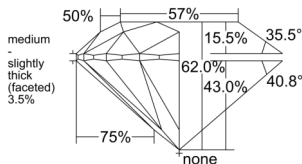

GIA®

FACSIMILE

GIA REPORT 2514918418

Verify this report at GIA.edu

GIA NATURAL DIAMOND DOSSIER®

April 22, 2025
GIA Report Number 2514918418
Shape and Cutting Style ..... Round Brilliant
Measurements ..... 5.94 - 5.98 x 3.69 mm

GRADING RESULTS

Carat Weight ..... 0.81 carat
Color Grade ..... G
Clarity Grade SI2
Cut Grade ..... Excellent

ADDITIONAL GRADING INFORMATION

Polish ..... Excellent
Symmetry ..... Excellent
Fluorescence ..... None
Clarity Characteristics ..... Crystal
Inscription(s): GIA 2514918418

PROPORTIONS

Profile to actual proportions

GRADING SCALES

GIA COLOR SCALE	GIA CLARITY SCALE	GIA CUT SCALE	
D	FLAWLESS	EXCELLENT	
E	INTERNALLY FLAWLESS		
F		VVS₁	VERY GOOD
G	VVS₂		
H	VS₁	GOOD	
I	VS₂		
J	SI₁	FAIR	
K	SI₂		
L	I₁	POOR	
M			
N			
O	I₂		
P			
Q			
R	I₃		
S			
T			
U			
V			
W			
X			
Y			
Z