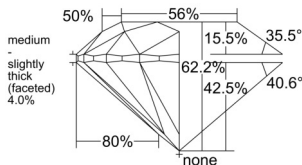

GIA®

FACSIMILE

GIA REPORT 2514899191

Verify this report at GIA.edu

GIA NATURAL DIAMOND DOSSIER®

April 17, 2025
GIA Report Number 2514899191
Shape and Cutting Style ..... Round Brilliant
Measurements ..... 5.39 - 5.43 x 3.37 mm

GRADING RESULTS

Carat Weight ..... 0.61 carat
Color Grade ..... E
Clarity Grade S11
Cut Grade ..... Excellent

ADDITIONAL GRADING INFORMATION

Polish ..... Excellent
Symmetry ..... Excellent
Fluorescence ..... None
Clarity Characteristics ..... Cloud, Crystal
Inscription(s): GIA 2514899191

PROPORTIONS

GRADING SCALES

GIA COLOR SCALE

COLOREDNESS	D
	E
	F
	G
	H
	I
	J
NEAR COLORLESS	K
	L
FAIN	M
	N
	O
	P
	Q
VERY LIGHT	R
	S
	T
	U
	V
	W
	X
	Y
LIGHT	Z

GIA CLARITY SCALE

FLAWLESS	INTERNAL FLAWLESS	
		FLAWLESS
VERY VERY SLIGHTLY INCLUDED	VERY SLIGHTLY INCLUDED	
		VVS₁
	VVS₂	
SLIGHTLY INCLUDED	INCLUDED	
		VS₁
	VS₂	
	SI₁	
	SI₂	
	I₁	
	I₂	
	I₃	

GIA CUT SCALE

EXCELLENT
VERY GOOD
GOOD
FAIR
POOR