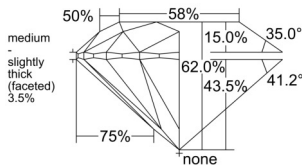

GIA®

FACSIMILE

GIA REPORT 2514876376

Verify this report at GIA.edu

GIA NATURAL DIAMOND DOSSIER®

April 15, 2025
GIA Report Number 2514876376
Shape and Cutting Style ..... Round Brilliant
Measurements ..... 5.78 - 5.82 x 3.60 mm

GRADING RESULTS

Carat Weight ..... 0.74 carat
Color Grade ..... E
Clarity Grade VVS2
Cut Grade ..... Excellent

ADDITIONAL GRADING INFORMATION

Polish ..... Excellent
Symmetry ..... Excellent
Fluorescence ..... Medium Blue
Clarity Characteristics..... Needle, Feather, Pinpoint
Inscription(s): GIA 2514876376

PROPORTIONS

Profile to actual proportions