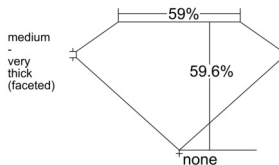

GIA®

FACSIMILE

GIA REPORT 2514815811

Verify this report at GIA.edu

GIA NATURAL DIAMOND DOSSIER®

April 09, 2025
GIA Report Number 2514815811
Shape and Cutting Style ..... Heart Brilliant
Measurements ..... 5.34 x 6.27 x 3.74 mm

GRADING RESULTS

Carat Weight ..... 0.73 carat
Color Grade ..... G
Clarity Grade VVS2

ADDITIONAL GRADING INFORMATION

Polish ..... Excellent
Symmetry ..... Very Good
Fluorescence ..... None
Clarity Characteristics..... Needle, Indented Natural, Surface Graining

Inscription(s): GIA 2514815811

PROPORTIONS

Profile not to actual proportions

GRADING SCALES

GIA COLOR SCALE		GIA CLARITY SCALE	
COLORLESS	D	VERY VERY SLIGHTLY INCLUDED	FLAWLESS
	E		INTERNALLY FLAWLESS
	F		VVS₁
	G		VVS₂
	H		VS₁
	I		VS₂
	J		SI₁
	K		SI₂
	L		I₁
	M		I₂
NEAR COLORLESS	N	SLIGHTLY INCLUDED	I₃
	O		
	P		
	Q		
FAINT	R		
	S		
	T		
	U		
VERT LIGHT	V		
	W		
	X		
	Y		
LIGHT	Z