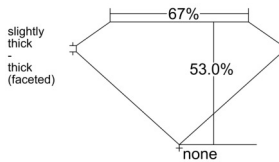

GIA®

FACSIMILE

GIA REPORT 2514798671

Verify this report at GIA.edu

GIA NATURAL DIAMOND DOSSIER®

April 07, 2025
GIA Report Number 2514798671
Shape and Cutting Style ..... Flame Step Cut
Measurements ..... 9.59 x 4.43 x 2.35 mm

GRADING RESULTS

Carat Weight ..... 0.90 carat
Color Grade ..... D
Clarity Grade VS2

ADDITIONAL GRADING INFORMATION

Polish ..... Excellent
Symmetry ..... Very Good
Fluorescence ..... Faint
Clarity Characteristics ..... Crystal, Feather
Inscription(s): GIA 2514798671

PROPORTIONS

Profile not to actual proportions

GRADING SCALES

GIA COLOR SCALE		GIA CLARITY SCALE	
COLORLESS	D	VERY VERY SLIGHTLY INCLUDED	FLAWLESS
	E		INTERNALLY FLAWLESS
	F		VVS₁
	G		VVS₂
	H		VS₁
	I		VS₂
	J		SI₁
	K		SI₂
	L		I₁
	M		I₂
NEAR COLORLESS	N	SLIGHTLY INCLUDED	I₃
	O		
	P		
	Q		
FAINT	R		
	S		
	T		
	U		
VERT LIGHT	V		
	W		
	X		
	Y		
COLORLESS	Z