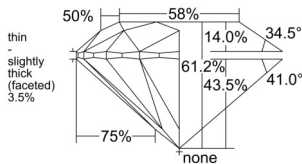

GIA®

FACSIMILE

GIA REPORT 2514731443

Verify this report at GIA.edu

GIA NATURAL DIAMOND DOSSIER®

March 26, 2025
GIA Report Number 2514731443
Shape and Cutting Style ..... Round Brilliant
Measurements ..... 4.30 - 4.33 x 2.64 mm

GRADING RESULTS

Carat Weight ..... 0.30 carat
Color Grade ..... D
Clarity Grade S11
Cut Grade ..... Excellent

ADDITIONAL GRADING INFORMATION

Polish ..... Excellent
Symmetry ..... Excellent
Fluorescence ..... None
Clarity Characteristics ..... Feather
Inscription(s): GIA 2514731443

PROPORTIONS

Profile to actual proportions

GRADING SCALES

GIA COLOR SCALE

COLOURESS	D
	E
	F
	G
	H
	I
	J
NEAR COLOURESS	K
	L
FAIN	M
	N
	O
	P
VERY LIGHT	Q
	R
	S
	T
	U
	V
	W
	X
	Y
LIGHT	Z

GIA CLARITY SCALE

FLAWLESS	VERY VERY SLIGHTLY INCLUDED	VS₁	VS₂	SL₁	SL₂	I₁	I₂	I₃	
									VERY SLIGHTLY INCLUDED
INTERNALLY FLAWLESS									

GIA CUT SCALE

EXCELLENT
VERY GOOD
GOOD
FAIR
POOR