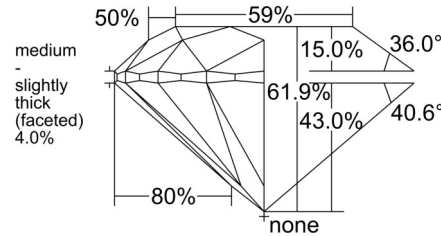

### GRADING RESULTS

Carat Weight ..... 1.01 carat

Color Grade ..... E

Clarity Grade ..... VVS1

Cut Grade ..... Excellent

### PROPORTIONS

Profile to actual proportions

### CLARITY CHARACTERISTICS

#### KEY TO SYMBOLS\*

- Pinpoint
- ∖ Needle
- ∩ Feather

\* Red symbols denote internal characteristics (inclusions). Green or black symbols denote external characteristics (blemishes). Diagram is an approximate representation of the diamond, and symbols shown indicate type, position, and approximate size of clarity characteristics. All clarity characteristics may not be shown. Details of finish are not shown.