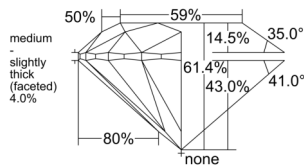

GIA®

FACSIMILE

GIA REPORT 2514097945

Verify this report at GIA.edu

GIA NATURAL DIAMOND DOSSIER®

December 30, 2024
GIA Report Number 2514097945
Shape and Cutting Style ..... Round Brilliant
Measurements ..... 4.75 - 4.76 x 2.92 mm

GRADING RESULTS

Carat Weight ..... 0.41 carat
Color Grade ..... E
Clarity Grade S11
Cut Grade ..... Excellent

ADDITIONAL GRADING INFORMATION

Polish ..... Excellent
Symmetry ..... Excellent
Fluorescence ..... None
Clarity Characteristics..... Crystal, Cloud, Knot, Feather
Inspection(s): GIA 2514097945

PROPORTIONS

Profile to actual proportions