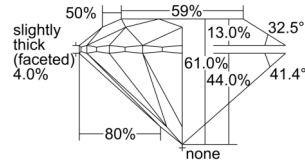

GIA®

FACSIMILE

GIA REPORT 2507957361

Verify this report at GIA.edu

GIA NATURAL DIAMOND DOSSIER®

December 11, 2024
GIA Report Number 2507957361
Shape and Cutting Style ..... Round Brilliant
Measurements ..... 5.37 - 5.39 x 3.28 mm

GRADING RESULTS

Carat Weight ..... 0.57 carat
Color Grade ..... F
Clarity Grade S11
Cut Grade ..... Excellent

ADDITIONAL GRADING INFORMATION

Polish ..... Excellent
Symmetry ..... Excellent
Fluorescence ..... None
Clarity Characteristics ..... Crystal
Inscription(s): GIA 2507957361

PROPORTIONS

Profile to actual proportions