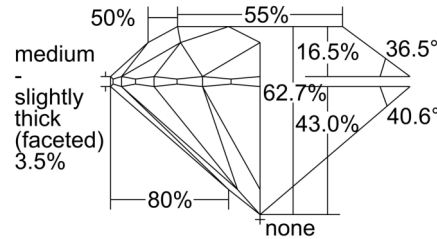

GIA REPORT
2507748618

Verify this report at GIA.edu

FACSIMILE

This is a digital representation of the original GIA Report. This representation might not be accepted in lieu of the original GIA Report in certain circumstances. The original GIA Report includes certain security features which are not reproducible on this facsimile.

GIA NATURAL DIAMOND GRADING REPORT

October 26, 2024
GIA Report Number 2507748618
Shape and Cutting Style ..... Round Brilliant
Measurements ..... 8.84 - 8.90 x 5.56 mm

GRADING RESULTS

Carat Weight ..... 2.70 carat
Color Grade ..... F
Clarity Grade VS2
Cut Grade ..... Excellent

ADDITIONAL GRADING INFORMATION

Polish ..... Excellent
Symmetry ..... Excellent
Fluorescence ..... None
Inscription(s): GIA 2507748618
Comments: Additional pinpoints are not shown.

PROPORTIONS

Profile to actual proportions