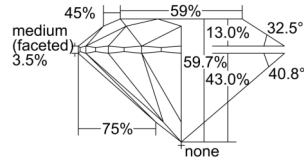

GIA®

FACSIMILE

GIA REPORT 2507489264

Verify this report at GIA.edu

GIA NATURAL DIAMOND DOSSIER®

September 25, 2024
GIA Report Number 2507489264
Shape and Cutting Style ..... Round Brilliant
Measurements ..... 5.19 - 5.21 x 3.10 mm

GRADING RESULTS

Carat Weight ..... 0.51 carat
Color Grade I
Clarity Grade S11
Cut Grade ..... Excellent

ADDITIONAL GRADING INFORMATION

Polish ..... Excellent
Symmetry ..... Excellent
Fluorescence ..... None
Clarity Characteristics ..... Crystal, Cloud
Inscription(s): GIA 2507489264

PROPORTIONS

Profile to actual proportions

GRADING SCALES

GIA COLOR SCALE	GIA CLARITY SCALE	GIA CUT SCALE	
D	FLAWLESS	EXCELLENT	
E	INTERNALLY FLAWLESS		
F		VVS₁	VERY GOOD
G	VVS₂		
H	VS₁	GOOD	
I	VS₂		
J	S1₁	FAIR	
K	S1₂		
L	I₁	POOR	
M	I₂		
N	I₃		
O			
P			
Q			
R			
S			
T			
U			
V			
W			
X			
Y			
Z