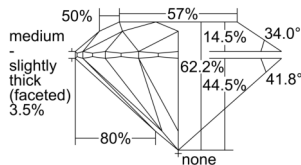

GIA®

FACSIMILE

GIA REPORT 2507458347

Verify this report at gia.edu

GIA NATURAL DIAMOND DOSSIER®

September 19, 2024
GIA Report Number 2507458347
Shape and Cutting Style ..... Round Brilliant
Measurements ..... 4.85 - 4.88 x 3.03 mm

GRADING RESULTS

Carat Weight ..... 0.43 carat
Color Grade I
Clarity Grade VS1
Cut Grade ..... Excellent

ADDITIONAL GRADING INFORMATION

Polish ..... Excellent
Symmetry ..... Excellent
Fluorescence ..... None
Clarity Characteristics ..... Cloud
Inscription(s): GIA 2507458347

PROPORTIONS

Profile to actual proportions

GRADING SCALES

GIA COLOR SCALE	GIA CLARITY SCALE	GIA CUT SCALE
D	FLAWLESS	EXCELLENT
E	FLAWLESS	
F	INTERNALLY FLAWLESS	VERY GOOD
G	FLAWLESS	
H	VVS₁	GOOD
I	VVS₂	
J	VS₁	FAIR
K	VS₂	
L	SI₁	POOR
M	SI₂	
N	I₁	
O	I₂	
P	I₃	
Q		
R		
S		
T		
U		
V		
W		
X		
Y		
Z