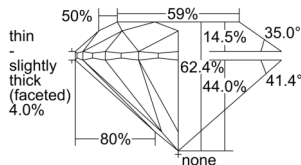

GIA®

FACSIMILE

GIA REPORT 2507228662

Verify this report at GIA.edu

GIA NATURAL DIAMOND DOSSIER®

August 20, 2024
GIA Report Number 2507228662
Shape and Cutting Style ..... Round Brilliant
Measurements ..... 5.64 - 5.66 x 3.53 mm

GRADING RESULTS

Carat Weight ..... 0.70 carat
Color Grade ..... H
Clarity Grade VS2
Cut Grade ..... Excellent

ADDITIONAL GRADING INFORMATION

Polish ..... Excellent
Symmetry ..... Excellent
Fluorescence ..... Faint
Clarity Characteristics ..... Cavity, Cloud, Crystal
Inscription(s): GIA 2507228662

PROPORTIONS

Profile to actual proportions