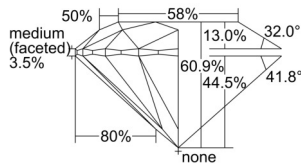

GIA®

FACSIMILE

GIA REPORT 2507162996

Verify this report at GIA.edu

GIA NATURAL DIAMOND DOSSIER®

August 19, 2024
GIA Report Number 2507162996
Shape and Cutting Style ..... Round Brilliant
Measurements ..... 4.44 - 4.47 x 2.72 mm

GRADING RESULTS

Carat Weight ..... 0.32 carat
Color Grade ..... G
Clarity Grade VVS1
Cut Grade ..... Excellent

ADDITIONAL GRADING INFORMATION

Polish ..... Excellent
Symmetry ..... Excellent
Fluorescence ..... Strong Blue
Clarity Characteristics ..... Pinpoint
Inscription(s): GIA 2507162996

PROPORTIONS

Profile to actual proportions

GRADING SCALES

GIA COLOR SCALE	GIA CLARITY SCALE	GIA CUT SCALE	
D	FLAWLESS	EXCELLENT	
E	INTERNALLY FLAWLESS		
F		VVS₁	VERY GOOD
G	VVS₂		
H	VS₁	GOOD	
I	VS₂		
J	SI₁	FAIR	
K	SI₂		
L	I₁	POOR	
M	I₂		
N	I₃		
O			
P			
Q			
R			
S			
T			
U			
V			
W			
X			
Y			
Z