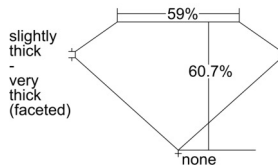

GIA®

FACSIMILE

GIA REPORT 2507089664

Verify this report at GIA.edu

GIA NATURAL DIAMOND DOSSIER®

August 02, 2024
GIA Report Number 2507089664
Shape and Cutting Style ..... Heart Brilliant
Measurements ..... 5.05 x 5.46 x 3.31 mm

GRADING RESULTS

Carat Weight ..... 0.54 carat
Color Grade ..... D
Clarity Grade VS1

ADDITIONAL GRADING INFORMATION

Polish ..... Excellent
Symmetry ..... Very Good
Fluorescence ..... None
Clarity Characteristics ..... Feather
Inscription(s): GIA 2507089664

PROPORTIONS

Profile not to actual proportions

GRADING SCALES

GIA COLOR SCALE		GIA CLARITY SCALE	
COLORLESS	D	VERY VERY SLIGHTLY INCLUDED	FLAWLESS
	E		INTERNALLY FLAWLESS
	F		VVS₁
	G		VVS₂
	H		VS₁
	I		VS₂
	J		SI₁
	K		SI₂
	L		I₁
	M		I₂
NEAR COLORLESS	N	SLIGHTLY INCLUDED	I₃
	O		
	P		
	Q		
FAINT	R		
	S		
	T		
	U		
VERT LIGHT	V		
	W		
	X		
	Y		
LIGHT	Z