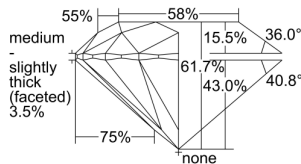

GIA®

FACSIMILE

GIA REPORT 2507036014

Verify this report at GIA.edu

GIA NATURAL DIAMOND DOSSIER®

July 26, 2024
GIA Report Number 2507036014
Shape and Cutting Style ..... Round Brilliant
Measurements ..... 4.73 - 4.74 x 2.92 mm

GRADING RESULTS

Carat Weight ..... 0.40 carat
Color Grade ..... J
Clarity Grade VS1
Cut Grade ..... Excellent

ADDITIONAL GRADING INFORMATION

Polish ..... Excellent
Symmetry ..... Excellent
Fluorescence ..... Faint
Clarity Characteristics ..... Crystal, Pinpoint
Inscription(s): GIA 2507036014

PROPORTIONS

Profile to actual proportions

GRADING SCALES

GIA COLOR SCALE	GIA CLARITY SCALE	GIA CUT SCALE
COLOURLESS	FLAWLESS	EXCELLENT
D	INTERNALLY FLAWLESS	
E	VVS₁	VERY GOOD
F		
G	VS₁	GOOD
H		
I	SI₁	FAIR
J		
K	I₁	POOR
L		
M	I₂	
N		
O	I₃	
P		
Q		
R		
S		
T		
U		
V		
W		
X		
Y		
Z