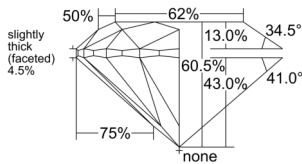

GIA®

FACSIMILE

GIA REPORT 2506999078

Verify this report at GIA.edu

GIA NATURAL DIAMOND DOSSIER®

December 17, 2024
GIA Report Number 2506999078
Shape and Cutting Style ..... Round Brilliant
Measurements ..... 5.08 - 5.11 x 3.08 mm

GRADING RESULTS

Carat Weight ..... 0.50 carat
Color Grade ..... E
Clarity Grade VS1
Cut Grade ..... Excellent

ADDITIONAL GRADING INFORMATION

Polish ..... Excellent
Symmetry ..... Excellent
Fluorescence ..... None
Clarity Characteristics ..... Cloud, Pinpoint
Inscription(s): GIA 2506999078

PROPORTIONS

Profile to actual proportions