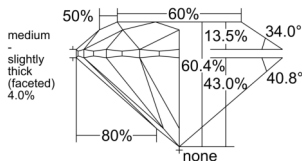

GIA®

FACSIMILE

GIA REPORT 2506968081

Verify this report at GIA.edu

GIA NATURAL DIAMOND DOSSIER®

December 10, 2024
GIA Report Number 2506968081
Shape and Cutting Style ..... Round Brilliant
Measurements ..... 4.32 - 4.34 x 2.61 mm

GRADING RESULTS

Carat Weight ..... 0.30 carat
Color Grade ..... D
Clarity Grade S11
Cut Grade ..... Excellent

ADDITIONAL GRADING INFORMATION

Polish ..... Excellent
Symmetry ..... Excellent
Fluorescence ..... None
Clarity Characteristics ..... Crystal
Inscription(s): GIA 2506968081

PROPORTIONS

Profile to actual proportions