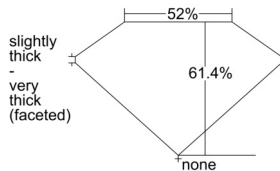

GIA®

FACSIMILE

GIA REPORT 2506748779

Verify this report at GIA.edu

GIA NATURAL DIAMOND DOSSIER®

October 25, 2024
GIA Report Number 2506748779
Shape and Cutting Style ..... Heart Brilliant
Measurements ..... 5.52 x 6.39 x 3.92 mm

GRADING RESULTS

Carat Weight ..... 0.85 carat
Color Grade ..... D
Clarity Grade VS2

ADDITIONAL GRADING INFORMATION

Polish ..... Very Good
Symmetry ..... Very Good
Fluorescence ..... None
Clarity Characteristics ..... Crystal, Cloud
Inscription(s): GIA 2506748779

PROPORTIONS

Profile not to actual proportions

GRADING SCALES

GIA COLOR SCALE		GIA CLARITY SCALE			
COLORLESS	D	VERY SLIGHTLY INCLUDED	FLAWLESS		
	E		INTERNALLY FLAWLESS		
	F	VERY SLIGHTLY INCLUDED	VVS₁		
	G		VVS₂		
	H		VS₁		
	NEAR COLORLESS	I	VERY SLIGHTLY INCLUDED	VS₂	
		J		SI₁	
		FAINT	K	SLIGHTLY INCLUDED	SI₂
			L		I₁
			M	INCLUDED	I₂
N			I₃		
O					
LIGHT	P				
	Q				
	R				
	S				
	T				
	U				
	V				
	W				
X					
Y					
Z