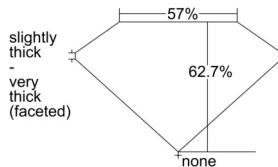

GIA®

FACSIMILE

GIA REPORT 2506714832

Verify this report at GIA.edu

GIA NATURAL DIAMOND DOSSIER®

October 23, 2024
GIA Report Number 2506714832
Shape and Cutting Style ..... Pear Brilliant
Measurements ..... 6.31 x 3.80 x 2.38 mm

GRADING RESULTS

Carat Weight ..... 0.34 carat
Color Grade ..... D
Clarity Grade VS1

ADDITIONAL GRADING INFORMATION

Polish ..... Excellent
Symmetry ..... Very Good
Fluorescence ..... Medium Blue
Clarity Characteristics ..... Crystal, Pinpoint
Inscription(s): GIA 2506714832

PROPORTIONS

Profile not to actual proportions

GRADING SCALES

GIA COLOR SCALE		GIA CLARITY SCALE			
COLORLESS	D	VERY VERY SLIGHTLY INCLUDED	FLAWLESS		
	E		INTERNALLY FLAWLESS		
	F	VERY SLIGHTLY INCLUDED	VS₁		
	G		VS₂		
	H		VS₁		
	NEAR COLORLESS	I	SLIGHTLY INCLUDED	SI₁	
		J		SI₂	
		FAINT	K	INCLUDED	I₁
			L		I₂
			M		I₃
VERT LIGHT	N		LIGHT		
	O				
	P				
	Q				
	R