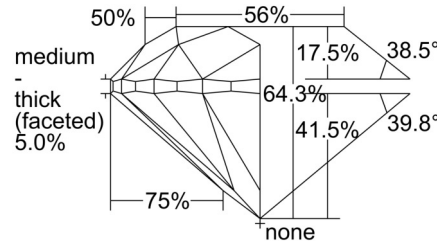

GIA NATURAL DIAMOND GRADING REPORT

October 21, 2024  
 GIA Report Number ..... 2506705040  
 Shape and Cutting Style ..... Round Brilliant  
 Measurements ..... 10.54 - 10.72 x 6.84 mm

GRADING RESULTS

Carat Weight ..... 5.01 carat  
 Color Grade ..... I  
 Clarity Grade ..... SI2  
 Cut Grade ..... Very Good

PROPORTIONS

Profile to actual proportions

CLARITY CHARACTERISTICS

KEY TO SYMBOLS\*

- Crystal
- ◐ Cavity
- ~ Feather
- ◡ Indented Natural
- ∖ Needle
- △ Natural

\* Red symbols denote internal characteristics (inclusions). Green or black symbols denote external characteristics (blemishes). Diagram is an approximate representation of the diamond, and symbols shown indicate type, position, and approximate size of clarity characteristics. All clarity characteristics may not be shown. Details of finish are not shown.