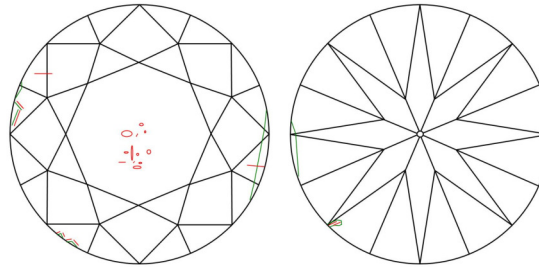

GIA NATURAL DIAMOND GRADING REPORT

October 21, 2024  
 GIA Report Number ..... 2506705040  
 Shape and Cutting Style ..... Round Brilliant  
 Measurements ..... 10.54 - 10.72 x 6.84 mm

GRADING RESULTS

Carat Weight ..... 5.01 carat  
 Color Grade ..... I  
 Clarity Grade ..... SI2  
 Cut Grade ..... Very Good

PROPORTIONS

Profile to actual proportions

CLARITY CHARACTERISTICS

KEY TO SYMBOLS\*

- Crystal
- ◐ Cavity
- ~ Feather
- ◡ Indented Natural
- ∖ Needle
- △ Natural

\* Red symbols denote internal characteristics (inclusions). Green or black symbols denote external characteristics (blemishes). Diagram is an approximate representation of the diamond, and symbols shown indicate type, position, and approximate size of clarity characteristics. All clarity characteristics may not be shown. Details of finish are not shown.